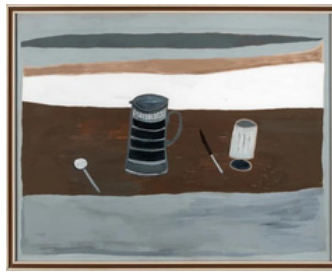

Price List

Rachel Nicholson: 90th Year Retrospective

Still Life with Yellow 2, 1991

Acrylic on canvas board
Framed size: 37.5 x 30 cm

£4,500.00

A Yorkshire View, 2003/5/12

Acrylic on board
Framed size: 43.5 x 54 cm
Board size: 29.5 x 39.5 cm

£6,000.00

Arrangement of Five, 2014

Gouache on board
Framed size: 41 x 47.5 cm
Board size: 23 x 31 cm

£4,950.00

Derbyshire with Jugs, 1991

Acrylic on paper
Framed size: 41 x 51 cm
Paper size: 25 x 35 cm

£4,950.00

Decanter on Blue, 1980

Oil on board
Size 13.5 x 15 inches

£5,000.00

Untitled, 1975

Oil on board
Framed size: 41 x 52 cm
Board size: 38 x 49 cm

£ 7,250.00

Bottle & Mug, Spring 1977

Oil on board
Framed size: 34 x 41.5 cm
Board size: 25 x 31 cm